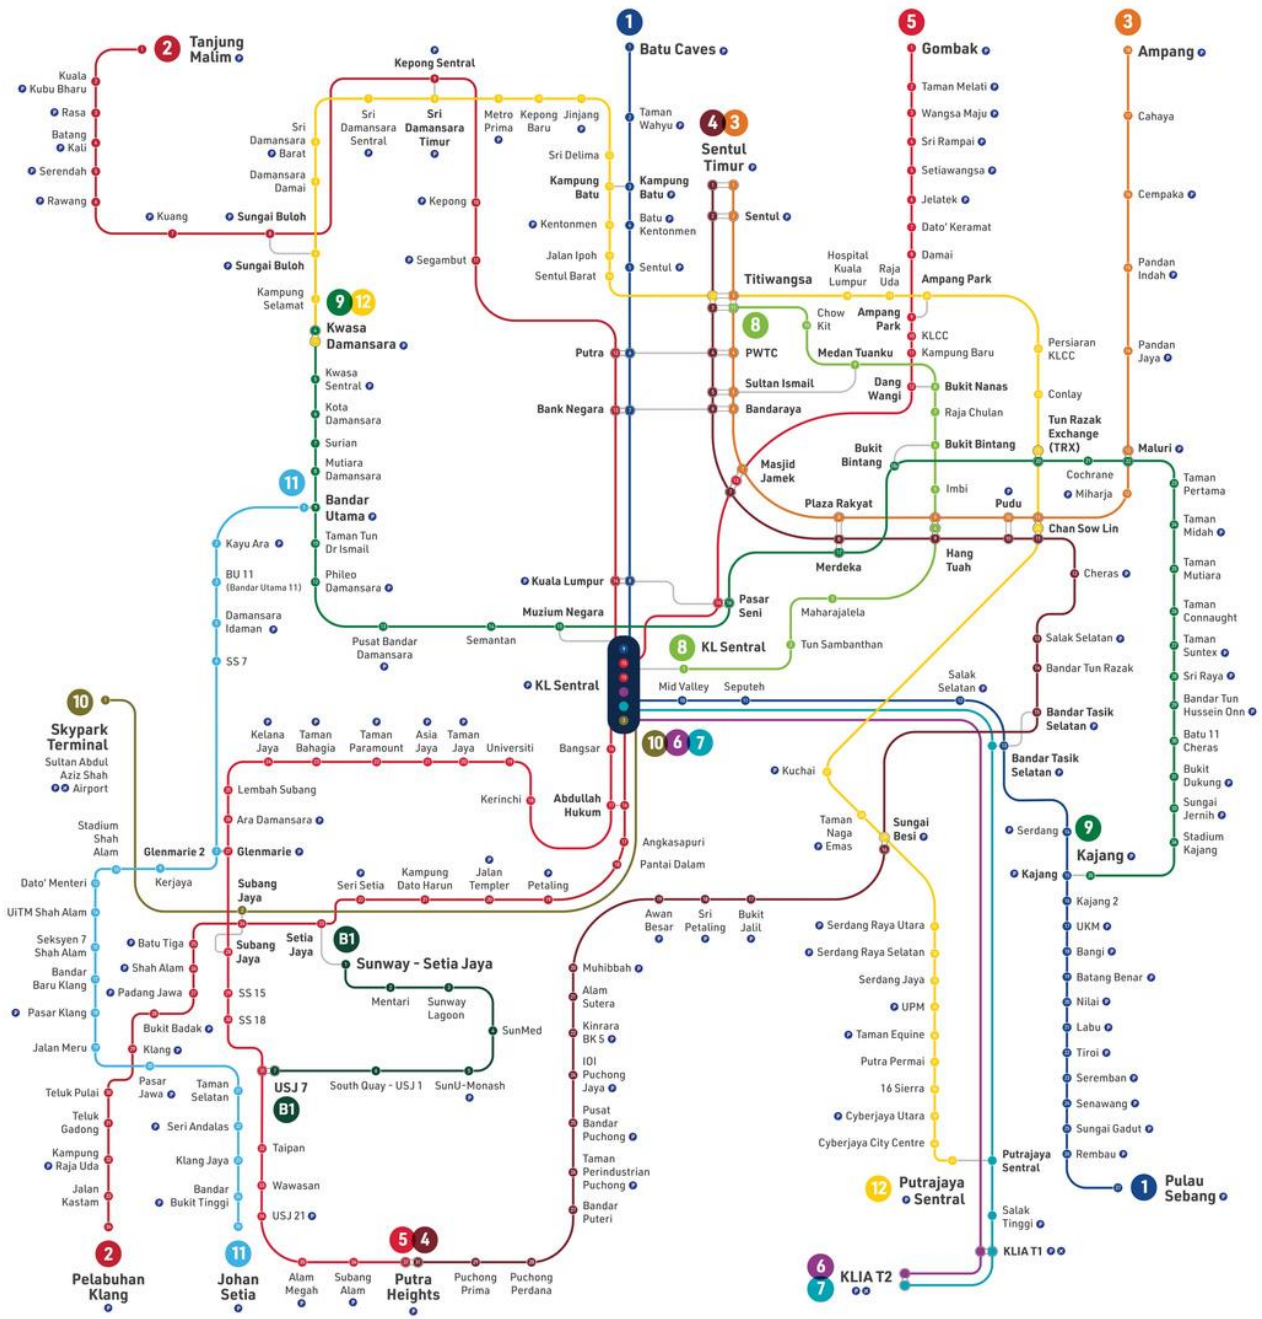

END OF ORIENTATION

Klang Valley integrated transit map

1 KTM Larian Batu Caves - Pulau Sebang KTM Batu Caves - Pulau Sebang Line	2 KTM Larian Tanjung Malim - Pelabuhan Klang KTM Tanjung Malim - Pelabuhan Klang Line	3 LRT Larian Ampang LRT Ampang Line	4 LRT Larian Sri Petaling LRT Sri Petaling Line	5 LRT Larian Kelana Jaya LRT Kelana Jaya Line	6 ERL Larian KUALA EKSPRES ERL KUALA EKSPRES Line	7 ERL Larian KUALA TRANSIT ERL KUALA TRANSIT Line	8 LRT Larian KL Sentral - Skypark Terminal KTM KL Sentral - Terminal Skypark Line	9 MRT Larian Kajang MRT Kajang Line	10 KTM Larian KL Sentral - Skypark Terminal KTM KL Sentral - Terminal Skypark Line	11 LRT Larian Shah Alam LRT Shah Alam Line	12 MRT Larian Putrajaya MRT Putrajaya Line
---	---	---	---	---	---	---	---	---	--	--	--

1 Stesen Sambungan (Connecting Station)
 2 Stesen Pertukaran (Interchange Station)
 3 Stesen (Station)
 4 Stesen Terminal (Terminal Station)

P Tempat Letak Henderaan Parkir (Park and Ride)
 X Terminal Lapangan Terbang (Airport Terminal)